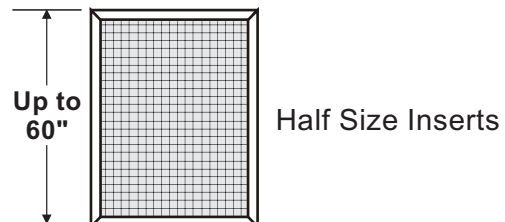

Any Size to Fit Your Openings

We custom build each insert to any size you specify on 1/8" increments up to the maximum and minimum specified for each model. Simply install your posts to a maximum width of 48", measure each opening, and give us the sizes.

We Offer 3 Models:

■ SP36

Cross Rail is 36" from bottom and maximum height is 8 feet.

■ SP24

Cross Rail is 24" from bottom and maximum height is 7 feet.

■ SP60

This model is an upper section only for installation on top of an existing wall or a solid wall built on your foundation.. Maximum height is 60".