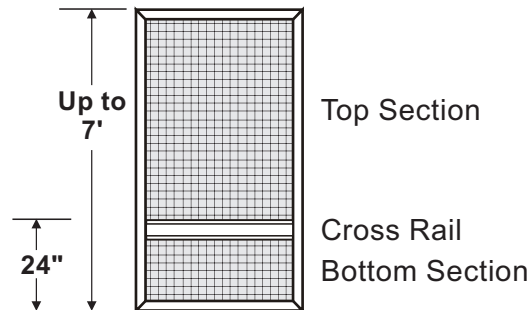

Any Size to Fit Your Openings

We custom build each insert to any size you specify on 1/8" increments up to the maximum and minimum specified for each model. Simply install your posts to a maximum width of 48", measure each opening, and give us the sizes.

We Offer 3 Models:

■ SP36

Cross Rail is 36" from bottom and maximum height is 8 feet.

■ SP24

Cross Rail is 24" from bottom and maximum height is 7 feet.

■ SP60

This model is an upper section only for installation on top of an existing wall or a solid wall built on your foundation.. Maximum height is 60".