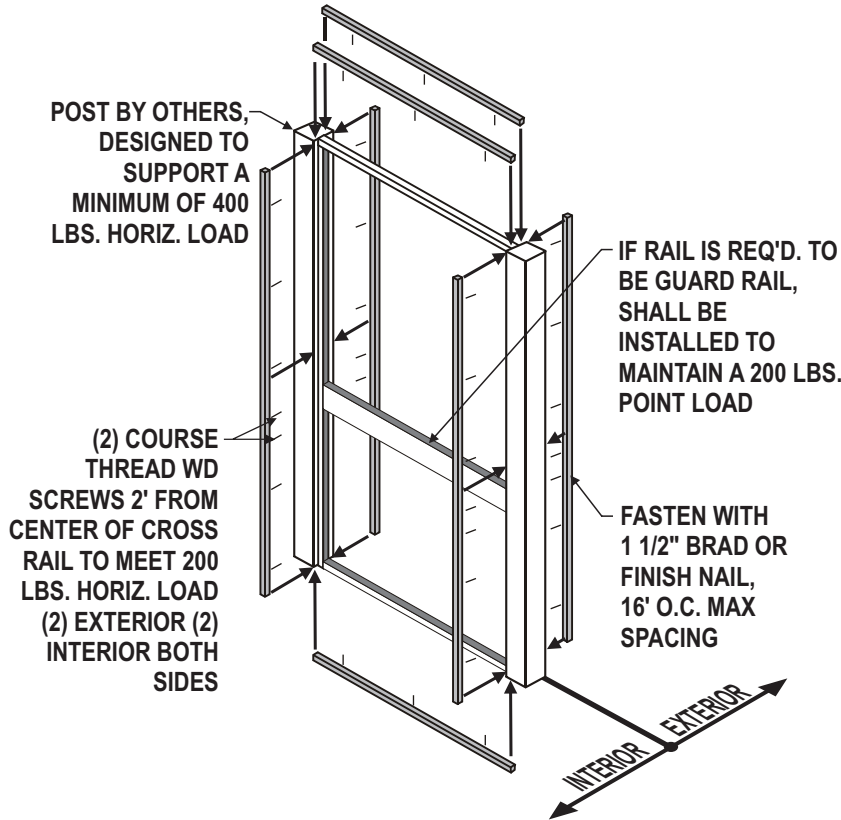

Any Size to Fit Your Openings

We custom build each insert to any size you specify on 1/8" increments up to the maximum and minimum specified for each model. Simply install your posts to a maximum width of 48", measure each opening, and give us the sizes.

We Offer 3 Models:

■ SP36

Cross Rail is 36" from bottom and maximum height is 8 feet.

■ SP24

Cross Rail is 24" from bottom and maximum height is 7 feet.

■ SP60

This model is an upper section only for installation on top of an existing wall or a solid wall built on your foundation.. Maximum height is 60".

SCREEN+PLUS[®] CONTEMPORARY

ALUMINUM CUSTOM FRAMED INSERTS

Description of Trim Stop Package

The trim stop package consists of $\frac{3}{4}$ " x $\frac{3}{4}$ " Solid PVC no maintenance trim.

Insert frame is held in place by being installed between the exterior and interior trim.

Screen+Plus inserts should not be attached to posts but allowed to "float" between trim stops. They are supplied long for final cutting by the installer to ensure a tight fit. Total of seven pieces supplied for each insert, three for the exterior and four for the interior.