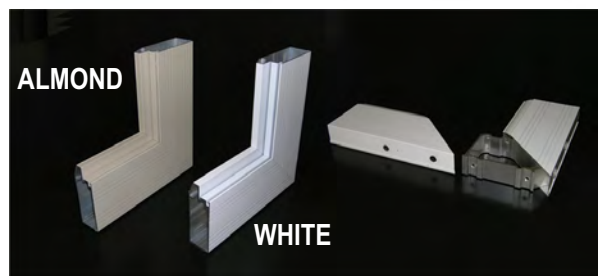

WHITE

ALMOND