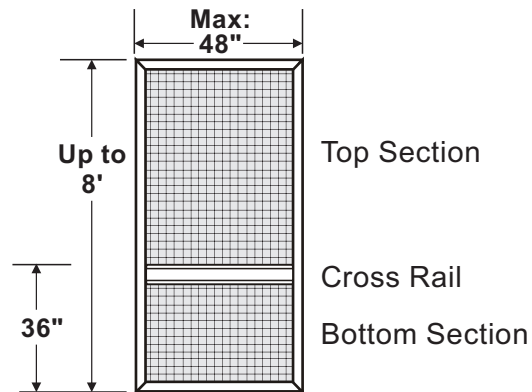

Heavy Duty 3-1/2" x 1-1/4" no maintenance aluminum box frame is reinforced at each corner.

Will not twist or warp ensuring a lifetime of trouble free service.

Screen and Storm panels are in their own frame for easy installation and removal into the box frame.

Any Size to Fit Your Openings

We custom build each insert to any size you specify on 1/8" increments up to the maximum and minimum specified for each model. Simply install your posts to a maximum width of 48", measure each opening, and give us the sizes.

We Offer 3 Models:

■ SP36

Cross Rail is 36" from bottom and maximum height is 8 feet.

■ SP24

Cross Rail is 24" from bottom and maximum height is 7 feet.

■ SP60

This model is an upper section only for installation on top of an existing wall or a solid wall built on your foundation.. Maximum height is 60".