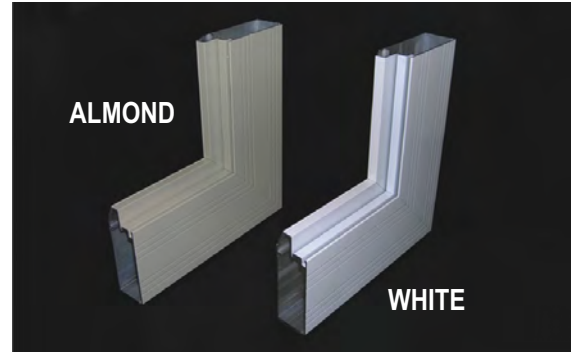

REMOVABLE SCREEN/STORM PANELS

SP3603

SP3605

ALMOND

WHITE

SCREEN+PLUS[®] CONTEMPORARY

ALUMINUM CUSTOM FRAMED INSERTS

Available in White and Almond:

Heavy Duty 3-1/2" x 1-1/4" no maintenance aluminum box frame is reinforced at each corner.

Will not twist or warp ensuring a lifetime of trouble free service.

Screen and Storm panels are in their own frame for easy installation and removal into the box frame.

We Offer 3 Models:

■ SP36

Cross Rail is 36" from bottom and maximum height is 8 feet.

■ SP24

Cross Rail is 24" from bottom and maximum height is 7 feet.

■ SP60

This model is an upper section only for installation on top of an existing wall or a solid wall built on your foundation.. Maximum height is 60".